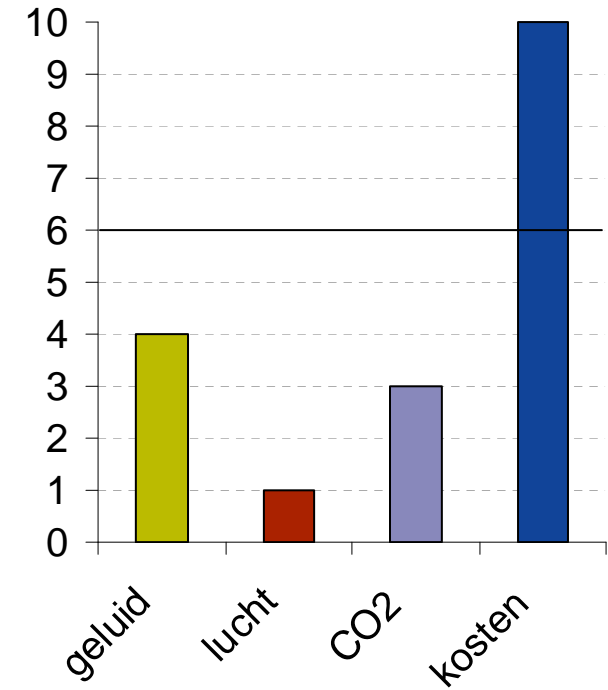

CROW

research

products

policy

measurements

Alles elektrisch

CROW

SilentRoads 2010

measurements